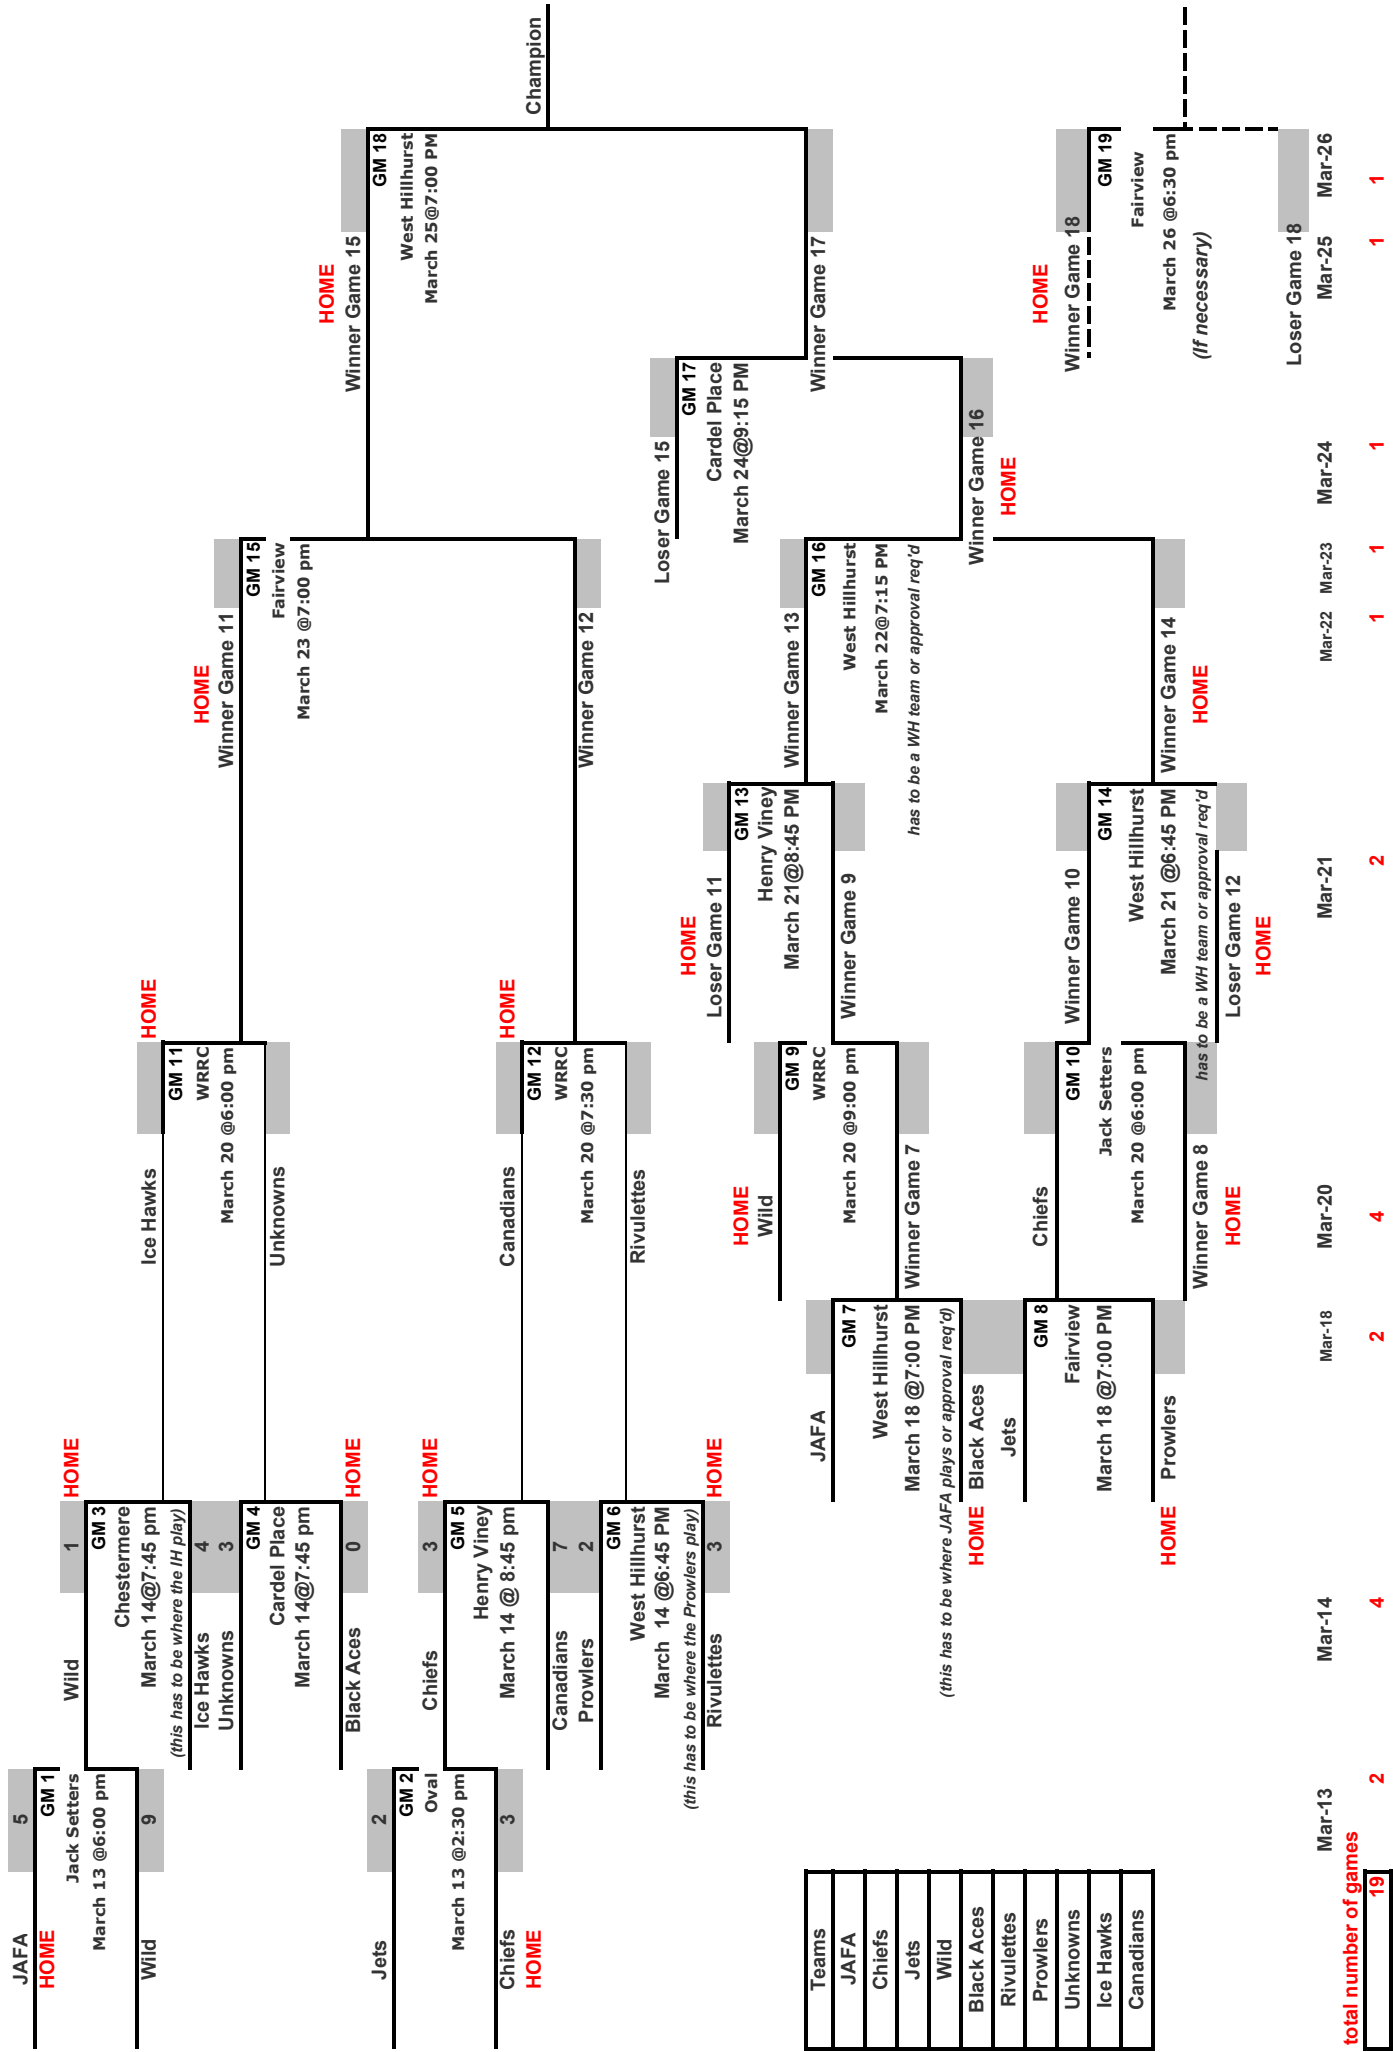

SAWHA Tier 2 Playoff Structure

Mar-13 Mar-14 Mar-18 Mar-20 Mar-21 Mar-22 Mar-23 Mar-24 Mar-25 Mar-26

total number of games **19**